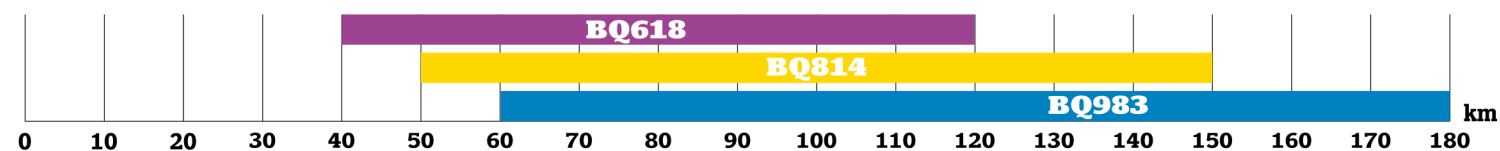

ST1 X

Pedelec	■□ charcoal, ocean, sand
17 | 20 | 22	17 | 20 | 22
17 | 20 (20 niet beschikbaar in ocean)	17 | 20 (20 niet beschikbaar in ocean)
Stromer | Aluminum	Stromer | Aluminum
Stromer | CYRO Drive | tot 25km/h | 250W | 35Nm	Stromer | CYRO Drive | tot 25km/h | 250W | 35Nm
BQ618 | 618Wh	BQ618 | 618Wh
BQ814 | 814Wh	BQ814 | 814Wh
Stromer | CR190 | 190W	Stromer | CR190 | 190W
Color | 3G	Color | 3G
Full Connectivity | OMNI connect	Full Connectivity | OMNI connect
Shimano | Deore 10 Speed | 11-42	Shimano | Deore 10 Speed | 11-42
Stromer | HD822 by TRP	Stromer | HD822 by TRP
Stromer | FSA Omega | 42T	Stromer | FSA Omega | 42T
Stromer | Custom	Stromer | Custom
Stromer | Custom Alex Rim	Stromer | Custom Alex Rim
Schwalbe | Big Ben	Schwalbe | Big Ben
Stromer | Custom Alloy	Stromer | Custom Alloy
Stromer | Racktime	Stromer | Racktime
Roxim | X4EP - ST	Roxim | X4EP - ST
–	–
B&M | Toplight Mini	B&M | Toplight Mini
Nuvo | Bell	Nuvo | Bell

ACCU

BQ618
618Wh | 48V | 4.5kg

BQ814
814Wh | 48V | 4.7kg

BQ983
983Wh | 48V | 4.8kg

FRAME

SPORT

COMFORT

FRAMEMAAT

Lichaamslengte	ST5, ST3	ST1 X
< 178 cm	M	17
175–188 cm	L	20
> 185 cm	XL	22

Garanties: Frame: 10 jaar, bikes: 2 jaar, accu's: 75% van de begincapaciteit na 2 jaar.
Ombouw: Het ombouwen van Stromer e-bikes door onbevoegde personen of met vreemde componenten is niet toegestaan. Stromer aanvaardt geen aansprakelijkheid voor onwettig uitgevoerde wijzigingen.

myStromer behoudt het recht om technische informatie en prijzen aan te passen.